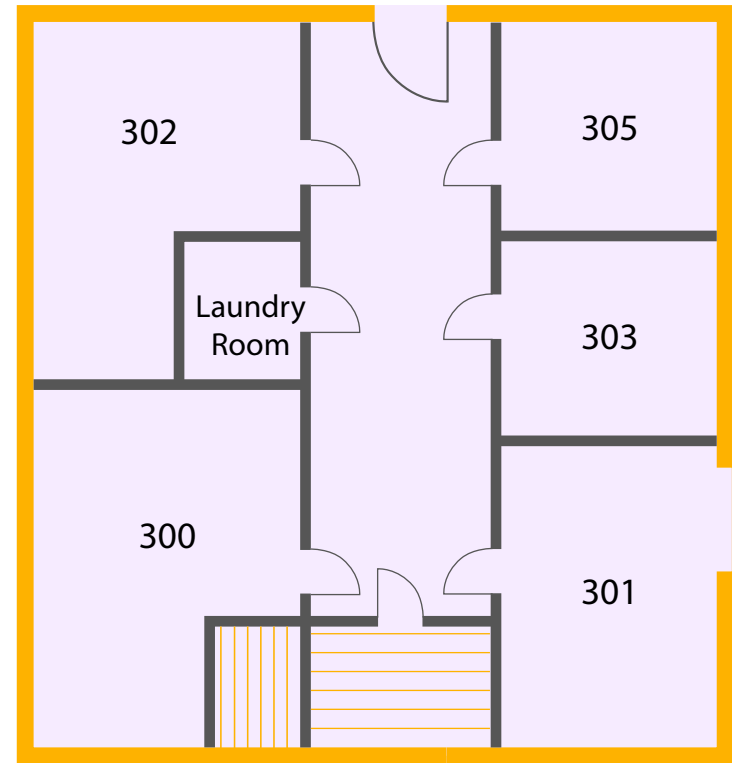

THE MENSER BUILDING

1015 East Broadway
Columbia, MO 65201
Phone: (573) 615-4544
www.MenserBuilding.com

2nd Floor

3rd Floor

E Broadway