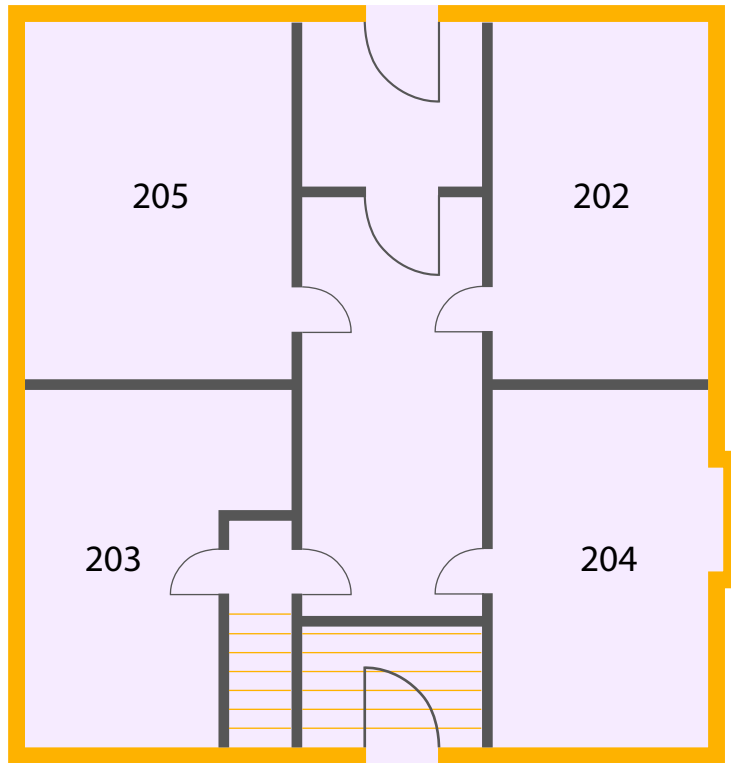

THE MENSER BUILDING

1015 East Broadway
Columbia, MO 65201
Phone: (573) 615-4544
www.MenserBuilding.com

2nd Floor

3rd Floor

E Broadway